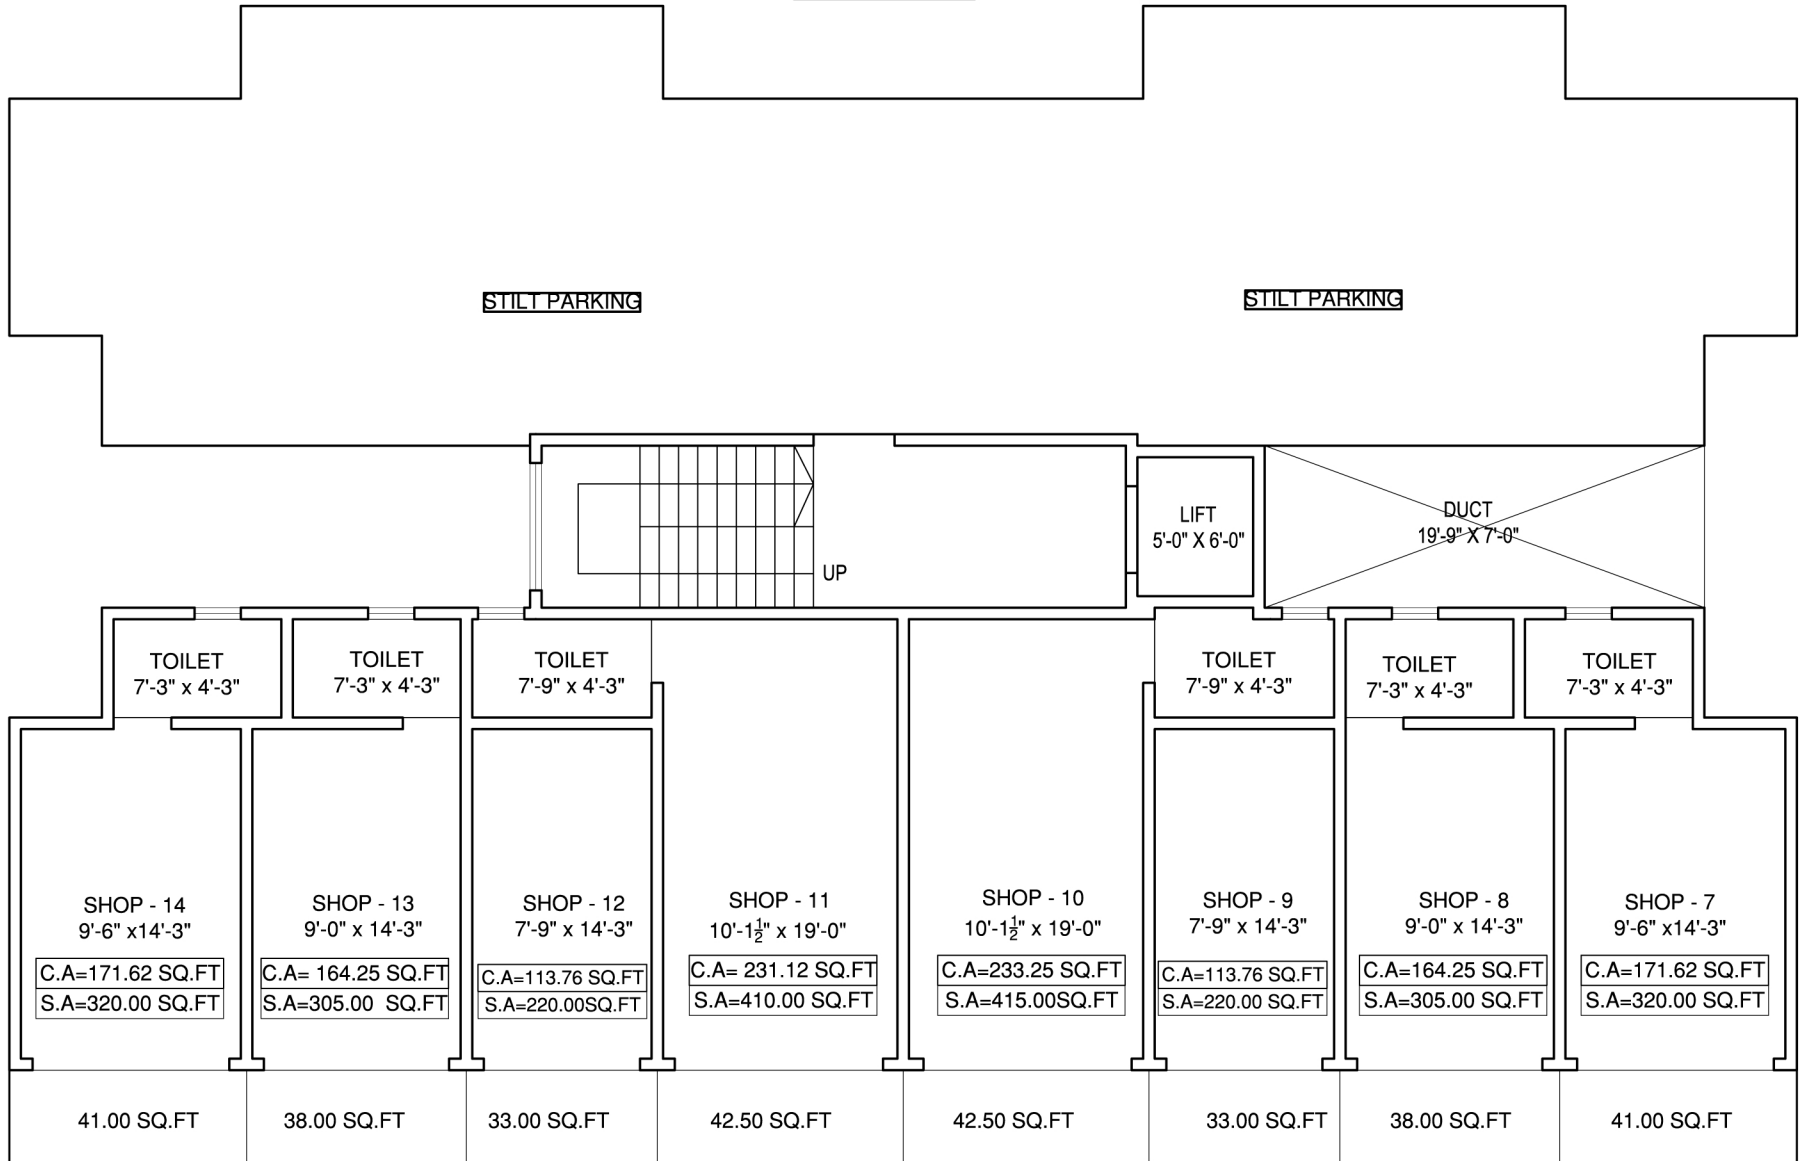

WING - B

GROUND FLOOR

BUILDERS & DEVELOPERS

M/S BIDKER BUILDERS

S. No. 65, H. No. 2 & 3 C, OPP. MSEB GROUND,
TARAPUR ROAD, PASTHAL, BOISAR (WEST)

TEL: 02525 20506 0211-9887938724

"PAWAN LANDMARKS"

GROUP HOUSING SCHEME AT PASTHAL
OPP. TAPS RESIDENTIAL COMPLEX
BOISAR (WEST) DIST: THANE

ARCHITECT

NISHANT PATIL

VASTU SHILP ASSOCIATES

ARCHITECT . ENGINEERS . INTERIORS

103, "Decent Delite", Opp. Gold Digital Theatre , Mahim road , Palghar. (W) Dist. Thane.